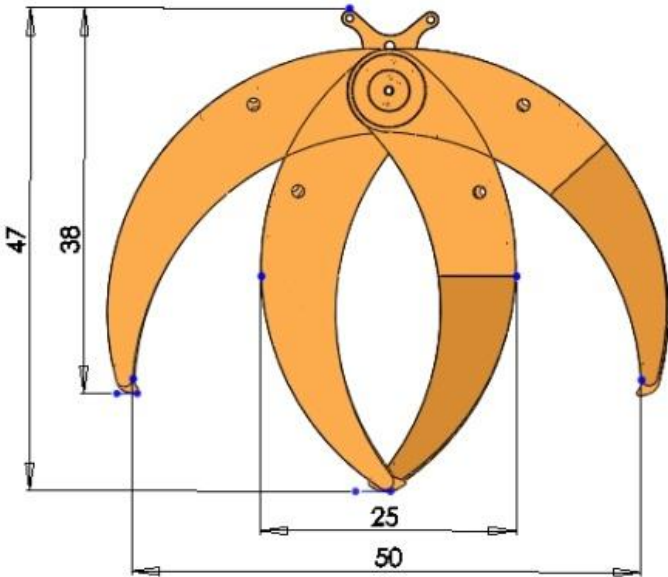

# 6000-4 Grapple

For Cargo Hook Equipped Helicopters Capable of 4000 lb. External Loads

### Specifications

- **Net Weight:** ..... 114 lbs.
- **Grapple Capacity:** ..... 4,000 lbs.
- **Working Load:** ..... 3,000 lbs.
- **Power:** ..... 28VDC @ 35amps
- **Standard Cable Length (not supplied):** ..... 100ft

Aluminum bodied grapple, steel head with 5" stroke cylinder containing twin hydraulic self-contained power units installed in each claw.